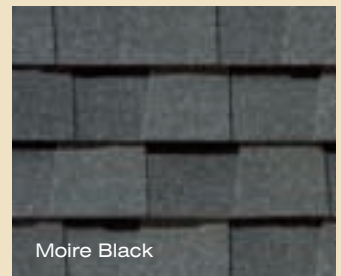

# LANDMARK™ Woodscape PREMIUM color palette

Max Def Cobblestone Gray

Max Def Birchwood

Max Def Georgetown Gray

Max Def Driftwood

Max Def Resawn Shake

Max Def Slate Blende

Max Def Weathered Wood

## color palette

Cobblestone Gray

Birchwood

Georgetown Gray

Driftwood

Resawn Shake

Slate Blende

Weathered Wood

Pewterwood

Granite Gray

Colonial Slate

Heather Blend

Atlantic Blue

Hunter Green

Sunset Brick

Burnt Sienna

Moire Black

Charcoal Black