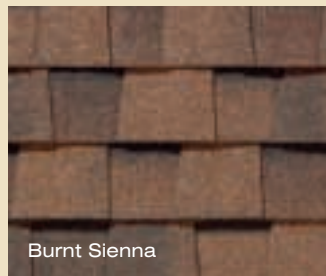

# LANDMARK™ Woodscape PREMIUM color palette

Max Def Cobblestone Gray

Max Def Birchwood

Max Def Georgetown Gray

Max Def Driftwood

Max Def Resawn Shake

Max Def Slate Blende

Max Def Weathered Wood

## color palette

Cobblestone Gray

Birchwood

Georgetown Gray

Driftwood

Resawn Shake

Slate Blende

Weathered Wood

Pewterwood

Granite Gray

Colonial Slate

Heather Blend

Atlantic Blue

Hunter Green

Sunset Brick

Burnt Sienna

Moire Black

Charcoal Black