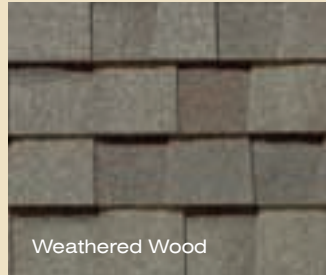

# LANDMARK™ Woodscape PREMIUM color palette

Max Def Cobblestone Gray

Max Def Birchwood

Max Def Georgetown Gray

Max Def Driftwood

Max Def Resawn Shake

Max Def Slate Blende

Max Def Weathered Wood

# LANDMARK™ Woodscape PREMIUM gallery

Max Def Cobblestone Gray

Max Def Birchwood

Max Def Resawn Shake

Max Def Slate Blende

**Light, inviting earthtones  
for a subtle look**

Max Def Georgetown Gray

Max Def Driftwood

## color palette

Cobblestone Gray

Birchwood

Georgetown Gray

Driftwood

Resawn Shake

Slate Blende

Weathered Wood