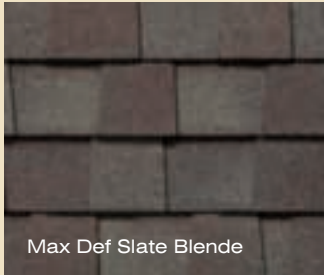

# LANDMARK™ Woodscape PREMIUM color palette

Max Def Cobblestone Gray

Max Def Birchwood

Max Def Georgetown Gray

Max Def Driftwood

Max Def Resawn Shake

Max Def Slate Blende

Max Def Weathered Wood

Max Def Pewterwood

Max Def Granite Gray

Max Def Colonial Slate

Max Def Heather Blend

Max Def Atlantic Blue

Max Def Hunter Green

Max Def Sunset Brick

Max Def Burnt Sienna

# LANDMARK™ Woodscape PREMIUM gallery

Max Def Cobblestone Gray

Max Def Birchwood

Max Def Resawn Shake

Max Def Slate Blende

**Light, inviting earthtones  
for a subtle look**

Max Def Georgetown Gray

Max Def Driftwood

## color palette

Cobblestone Gray

Birchwood

Georgetown Gray

Driftwood

Resawn Shake

Slate Blende

Weathered Wood