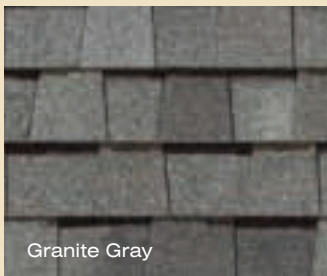

# LANDMARK™ Woodscape PREMIUM color palette

Max Def Cobblestone Gray

Max Def Birchwood

Max Def Georgetown Gray

Max Def Driftwood

Max Def Resawn Shake

Max Def Slate Blende

Max Def Weathered Wood

# LANDMARK™ Woodscape PREMIUM gallery

Max Def Cobblestone Gray

Max Def Birchwood

Max Def Resawn Shake

Max Def Slate Blende

**Light, inviting earthtones  
for a subtle look**

Max Def Georgetown Gray

Max Def Driftwood

## color palette

Cobblestone Gray

Birchwood

Georgetown Gray

Driftwood

Resawn Shake

Slate Blende

Weathered Wood

Pewterwood

Granite Gray

Colonial Slate

Heather Blend

Atlantic Blue

Hunter Green

Sunset Brick

Burnt Sienna