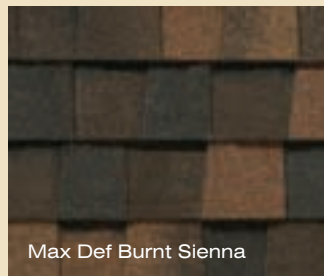

# LANDMARK™ Woodscape PREMIUM color palette

Max Def Cobblestone Gray

Max Def Birchwood

Max Def Georgetown Gray

Max Def Driftwood

Max Def Resawn Shake

Max Def Slate Blende

Max Def Weathered Wood

Max Def Pewterwood

Max Def Granite Gray

Max Def Colonial Slate

Max Def Heather Blend

Max Def Atlantic Blue

Max Def Hunter Green

Max Def Sunset Brick

Max Def Burnt Sienna

# LANDMARK™ Woodscape PREMIUM gallery

Max Def Cobblestone Gray

Max Def Birchwood

Max Def Resawn Shake

Max Def Slate Blende

**Light, inviting earthtones  
for a subtle look**

Max Def Georgetown Gray

Max Def Driftwood

## color palette

Cobblestone Gray

Birchwood

Georgetown Gray

Driftwood

Resawn Shake

Slate Blende

Weathered Wood