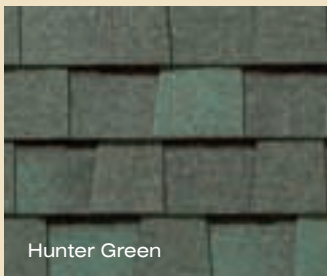

# LANDMARK™ Woodscape PREMIUM color palette

Max Def Cobblestone Gray

Max Def Birchwood

Max Def Georgetown Gray

Max Def Driftwood

Max Def Resawn Shake

Max Def Slate Blende

Max Def Weathered Wood

# LANDMARK™ Woodscape PREMIUM gallery

Max Def Cobblestone Gray

Max Def Birchwood

Max Def Resawn Shake

Max Def Slate Blende

**Light, inviting earthtones  
for a subtle look**

Max Def Georgetown Gray

Max Def Driftwood

## color palette

Cobblestone Gray

Birchwood

Georgetown Gray

Driftwood

Resawn Shake

Slate Blende

Weathered Wood

Pewterwood

Granite Gray

Colonial Slate

Heather Blend

Atlantic Blue

Hunter Green

Sunset Brick

Burnt Sienna