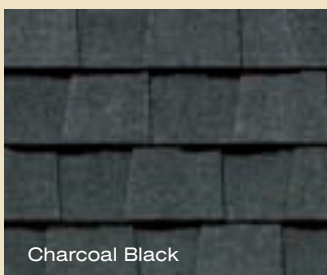

# LANDMARK™ Woodscape PREMIUM gallery

Max Def Cobblestone Gray

Max Def Birchwood

Max Def Resawn Shake

Max Def Slate Blende

**Light, inviting earthtones  
for a subtle look**

Max Def Georgetown Gray

Max Def Driftwood

## color palette

Cobblestone Gray

Birchwood

Georgetown Gray

Driftwood

Resawn Shake

Slate Blende

Weathered Wood

Pewterwood

Granite Gray

Colonial Slate

Heather Blend

Atlantic Blue

Hunter Green

Sunset Brick

Burnt Sienna

Moire Black

Charcoal Black