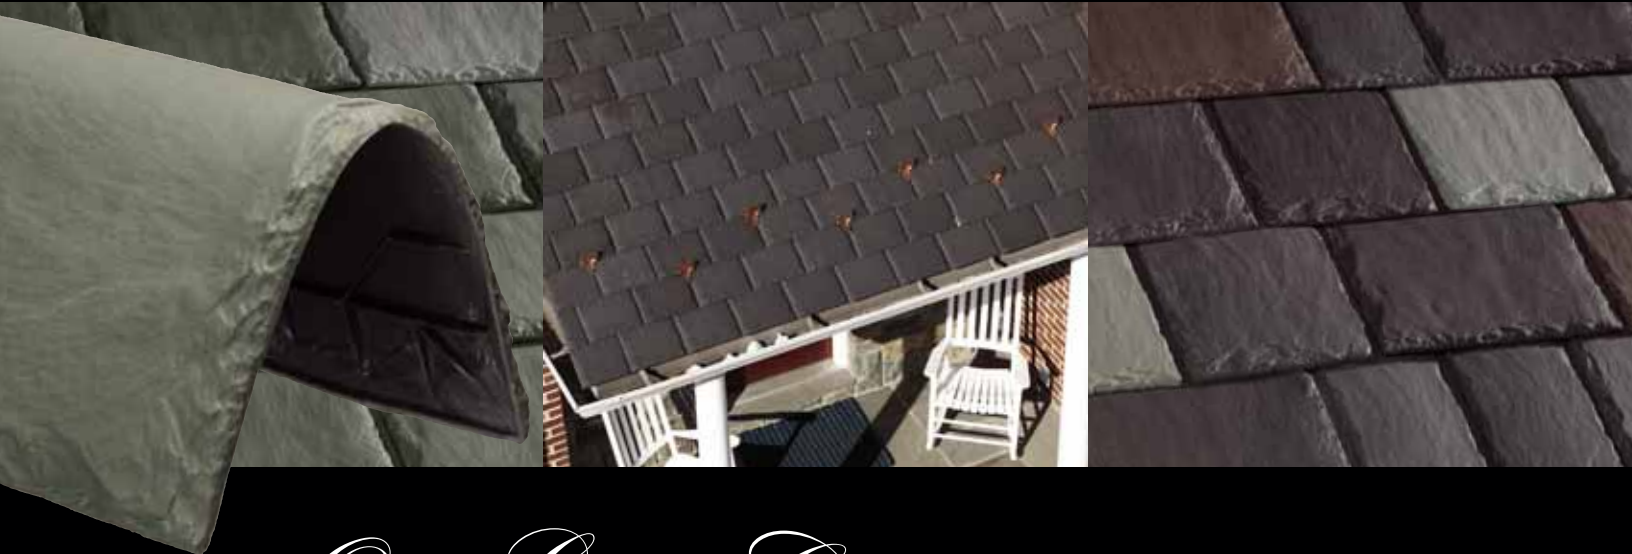

Builders and remodelers across America know certain things to be true of CertainTeed. For starters, we've been in the roofing business for over 100 years and we have thousands of satisfied homeowners. The process of building that satisfaction begins the moment you turn to us.

CertainTeed offers you the broadest range of color and style choices. But you'll see it's not style over substance. You'll get a roof that's made from the highest quality materials and backed by a strong warranty program. It's our promise to you: quality made certain, satisfaction guaranteed.

Our Green Commitment

We've put green thinking behind our shingle and environmentally sound manufacturing ahead of standard industry practices to produce a product line that is green and growing.

CertainTeed is committed to resource conservation. Our roofing manufacturing facilities recycle close to 90% of the production waste into asphalt materials used for the construction of roads. We also integrate recycled content into many of our packaging needs including corrugated rolls and kraft paper.

They're small steps in a big world. But we're green and growing everyday. It's a commitment we take seriously at CertainTeed.

NOTE: Due to limitations of printing reproduction, CertainTeed can not guarantee the identical match of the actual product color to the graphic representations throughout this publication.

ASK ABOUT OUR OTHER CERTAINTEED® PRODUCTS AND SYSTEMS:

EXTERIOR: ROOFING • SIDING • WINDOWS • FENCE • RAILING • TRIM • DECKING • FOUNDATIONS • PIPE
INTERIOR: INSULATION • GYPSUM • CEILINGS

CertainTeed Corporation
P.O. Box 860
Valley Forge, PA 19482

Professional: 800-233-8990
Consumer: 800-782-8777
www.certainteed.com

CertainTeed