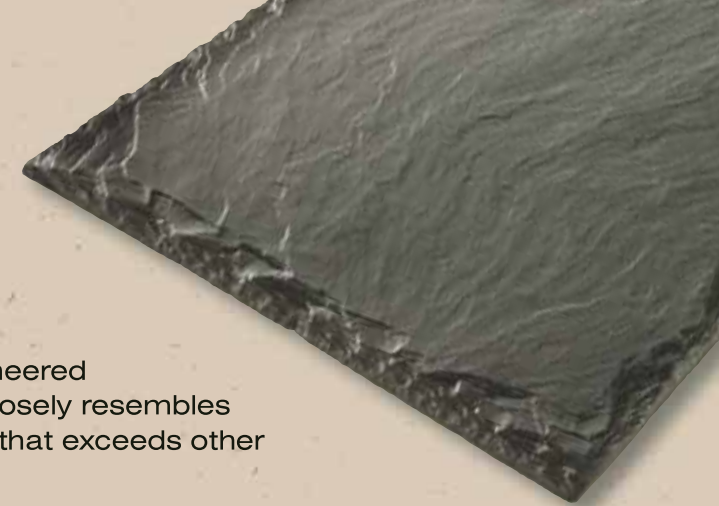

A Treasured Investment

Slate Composite

Symphony is a specially-engineered composite shingle that very closely resembles natural slate, with a durability that exceeds other alternatives on the market.

- Excellent weathering capabilities for long life
- U.V. fade resistant surface technology for superior color stability

Tough on Top

Symphony goes on solid and stays shatter resistant unlike slate that can shatter when walked upon or in cold weather. And with CertainTeed's 50-year limited warranty, you're assured your roof will perform for generations to come.

An impressive slate of performance certifications

- 50-year limited, transferable warranty
- UL Class A fire resistance rating (with approved underlayment)
- UL 2218, Class 4 impact resistance rating
- ASTM D3161 wind resistance
- Available in 12" widths or multi-width bundles of 6", 9" and 12" slates

Faster, More Efficient Installation

Symphony's advanced formulation is much lighter than slate. It's easier to install. There's less prep work and less of a chance that your property will be disturbed. And with its accurate nailing guides, you're ensured better alignment, consistency, and a perfect fit.

Enjoy the extra confidence of SureStart™ Protection

Your Symphony warranty is strong on its own. But, you also receive the added confidence of SureStart™ protection. That simply means if a manufacturing defect occurs that directly causes leaks within the first 7 years, call us. Upon inspection, we'll cover labor and material replacement costs at 100%.